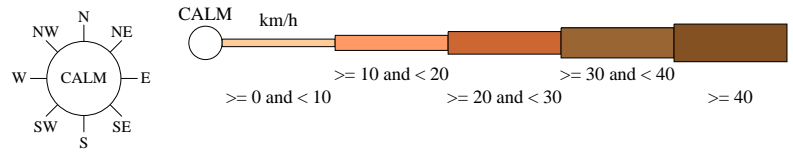

Rose of Wind direction versus Wind speed in km/h (01 Jan 1957 to 15 Jul 1992)

Custom times selected, refer to attached note for details

ROMA POST OFFICE

Site No: 043030 • Opened Jan 1870 • Closed Jul 1992 • Latitude: -26.5719° • Longitude: 148.7897° • Elevation 299.m

An asterisk (*) indicates that calm is less than 0.5%.

Other important info about this analysis is available in the accompanying notes.

9 am Oct
1079 Total Observations

Calm *