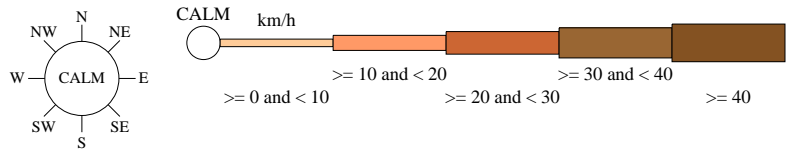

Rose of Wind direction versus Wind speed in km/h (01 May 1889 to 30 Sep 1953)

Custom times selected, refer to attached note for details

CHARLEVILLE POST OFFICE

Site No: 044022 • Opened Jan 1874 • Closed Dec 1959 • Latitude: -26.4025° • Longitude: 146.2381° • Elevation 293.m

An asterisk (*) indicates that calm is less than 0.5%.

Other important info about this analysis is available in the accompanying notes.

9 am Mar
1860 Total Observations

Calm 6%