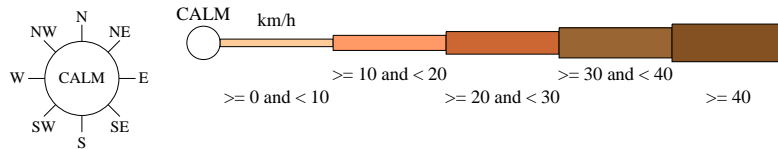

Rose of Wind direction versus Wind speed in km/h (01 Jan 1962 to 16 Sep 1978)

Custom times selected, refer to attached note for details

ADAVALE POST OFFICE

Site No: 045000 • Opened Jan 1889 • Closed Dec 1985 • Latitude: -25.9167° • Longitude: 144.6° • Elevation 229m

An asterisk (*) indicates that calm is less than 0.5%.

Other important info about this analysis is available in the accompanying notes.

3 pm Jul
492 Total Observations

Calm 2%