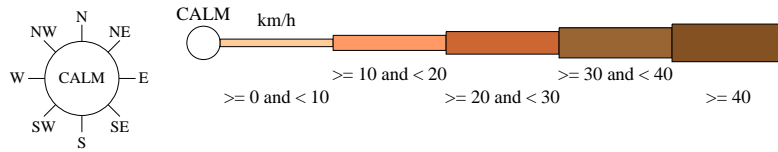

# Rose of Wind direction versus Wind speed in km/h (01 Jan 1962 to 16 Sep 1978)

Custom times selected, refer to attached note for details

## ADAVALE POST OFFICE

Site No: 045000 • Opened Jan 1889 • Closed Dec 1985 • Latitude: -25.9167° • Longitude: 144.6° • Elevation 229m

An asterisk (\*) indicates that calm is less than 0.5%.

Other important info about this analysis is available in the accompanying notes.