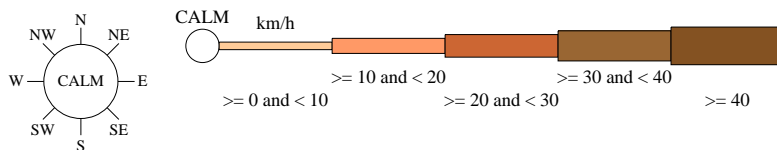

Rose of Wind direction versus Wind speed in km/h (01 Jan 1957 to 02 Sep 1967)

Custom times selected, refer to attached note for details

WENTWORTH POST OFFICE

Site No: 047053 • Opened Jan 1868 • Still Open • Latitude: -34.1065° • Longitude: 141.9189° • Elevation 37m

An asterisk (*) indicates that calm is less than 0.5%.

Other important info about this analysis is available in the accompanying notes.

9 am Jan
308 Total Observations

Calm 1%