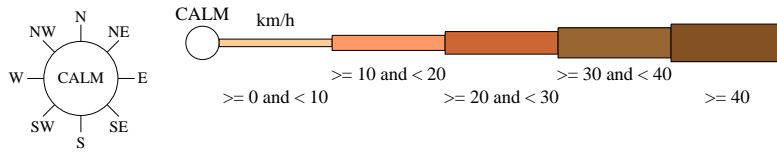

Rose of Wind direction versus Wind speed in km/h (01 Jan 1957 to 02 Sep 1967)

Custom times selected, refer to attached note for details

WENTWORTH POST OFFICE

Site No: 047053 • Opened Jan 1868 • Still Open • Latitude: -34.1065° • Longitude: 141.9189° • Elevation 37m

An asterisk (*) indicates that calm is less than 0.5%.
Other important info about this analysis is available in the accompanying notes.

9 am Oct
310 Total Observations

Calm 1%