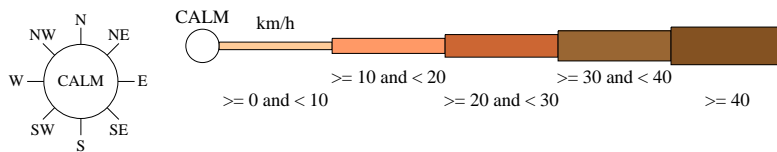

Rose of Wind direction versus Wind speed in km/h (01 Jul 1969 to 31 Dec 1981)

Custom times selected, refer to attached note for details

GOODDOGA POST OFFICE

Site No: 048046 • Opened Jan 1891 • Closed Sep 2016 • Latitude: -29.1142° • Longitude: 147.4543° • Elevation 140m

An asterisk (*) indicates that calm is less than 0.5%.

Other important info about this analysis is available in the accompanying notes.

3 pm Sep
358 Total Observations

Calm 6%