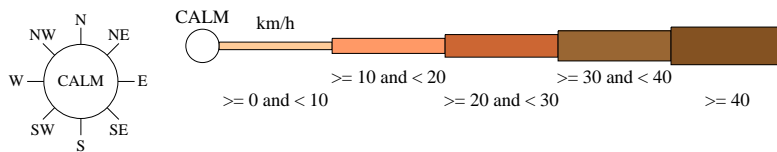

Rose of Wind direction versus Wind speed in km/h (11 Oct 1991 to 10 Feb 2026)

Custom times selected, refer to attached note for details

WANAARING POST OFFICE

Site No: 048079 • Opened Jan 1884 • Still Open • Latitude: -29.7029° • Longitude: 144.1484° • Elevation 108m

An asterisk (*) indicates that calm is less than 0.5%.

Other important info about this analysis is available in the accompanying notes.

9 am Aug
976 Total Observations

Calm 6%