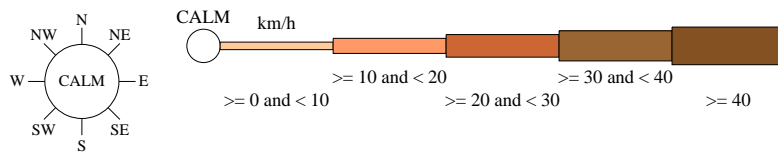

Rose of Wind direction versus Wind speed in km/h (02 Jan 1965 to 31 Jul 1995)

Custom times selected, refer to attached note for details

CONDOBOLIN RETIREMENT VILLAGE

Site No: 050014 • Opened Jan 1879 • Still Open • Latitude: -33.0818° • Longitude: 147.1524° • Elevation 220m

An asterisk (*) indicates that calm is less than 0.5%.

Other important info about this analysis is available in the accompanying notes.

3 pm Feb
748 Total Observations

Calm 2%