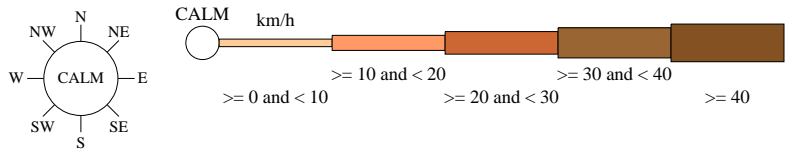

Rose of Wind direction versus Wind speed in km/h (02 Jan 1965 to 31 Jul 1995)

Custom times selected, refer to attached note for details

CONDOBOLIN RETIREMENT VILLAGE

Site No: 050014 • Opened Jan 1879 • Still Open • Latitude: -33.0818° • Longitude: 147.1524° • Elevation 220m

An asterisk (*) indicates that calm is less than 0.5%.

Other important info about this analysis is available in the accompanying notes.

3 pm Jan
808 Total Observations

Calm 1%