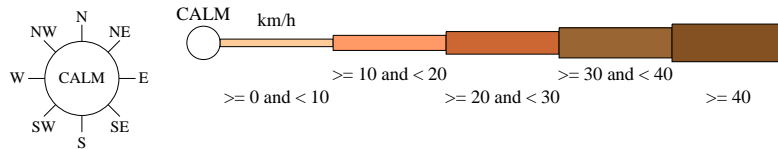

Rose of Wind direction versus Wind speed in km/h (02 Jan 1965 to 31 Jul 1995)

Custom times selected, refer to attached note for details

CONDOBOLIN RETIREMENT VILLAGE

Site No: 050014 • Opened Jan 1879 • Still Open • Latitude: -33.0818° • Longitude: 147.1524° • Elevation 220m

An asterisk (*) indicates that calm is less than 0.5%.

Other important info about this analysis is available in the accompanying notes.

9 am
9680 Total Observations

Calm 5%