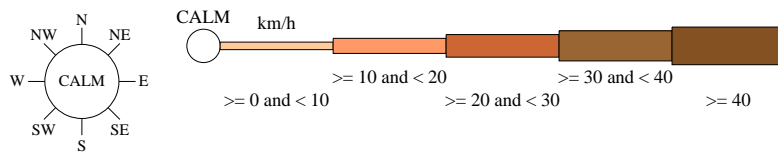

# Rose of Wind direction versus Wind speed in km/h (02 Jan 1965 to 31 Jul 1995)

Custom times selected, refer to attached note for details

## CONDOBOLIN RETIREMENT VILLAGE

Site No: 050014 • Opened Jan 1879 • Still Open • Latitude: -33.0818° • Longitude: 147.1524° • Elevation 220m

An asterisk (\*) indicates that calm is less than 0.5%.

Other important info about this analysis is available in the accompanying notes.