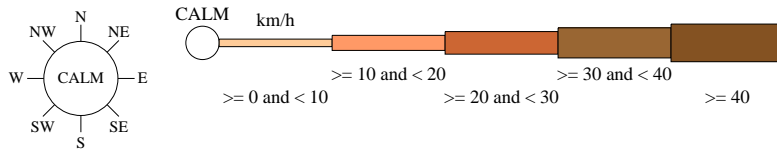

# Rose of Wind direction versus Wind speed in km/h (02 Jan 1965 to 10 Feb 2026)

Custom times selected, refer to attached note for details

## MUNGINDI POST OFFICE

Site No: 052020 • Opened Jan 1887 • Still Open • Latitude: -28.9786° • Longitude: 148.9899° • Elevation 160m

An asterisk (\*) indicates that calm is less than 0.5%.

Other important info about this analysis is available in the accompanying notes.