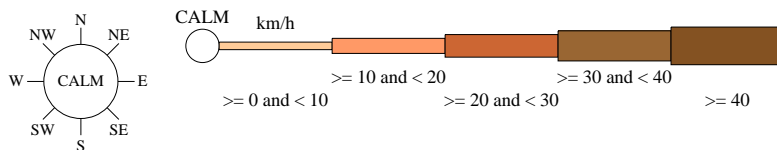

# Rose of Wind direction versus Wind speed in km/h (01 Jan 1962 to 15 Aug 2012)

Custom times selected, refer to attached note for details

## GLEN INNES POST OFFICE

Site No: 056011 • Opened Jan 1881 • Closed Sep 2012 • Latitude: -29.7368° • Longitude: 151.7366° • Elevation 1062m

An asterisk (\*) indicates that calm is less than 0.5%.

Other important info about this analysis is available in the accompanying notes.