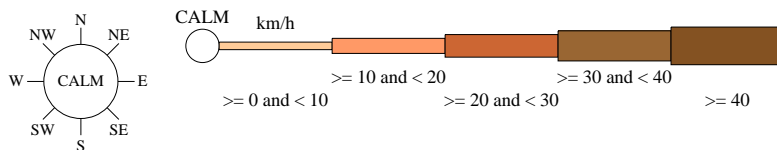

Rose of Wind direction versus Wind speed in km/h (01 Jan 1962 to 15 Aug 2012)

Custom times selected, refer to attached note for details

GLEN INNES POST OFFICE

Site No: 056011 • Opened Jan 1881 • Closed Sep 2012 • Latitude: -29.7368° • Longitude: 151.7366° • Elevation 1062m

An asterisk (*) indicates that calm is less than 0.5%.

Other important info about this analysis is available in the accompanying notes.

9 am Nov
1466 Total Observations

Calm 16%