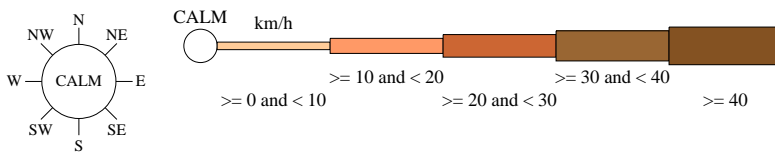

Rose of Wind direction versus Wind speed in km/h (01 Jan 1962 to 15 Aug 2012)

Custom times selected, refer to attached note for details

GLEN INNES POST OFFICE

Site No: 056011 • Opened Jan 1881 • Closed Sep 2012 • Latitude: -29.7368° • Longitude: 151.7366° • Elevation 1062m

An asterisk (*) indicates that calm is less than 0.5%.

Other important info about this analysis is available in the accompanying notes.

9 am Sep
1498 Total Observations

Calm 20%