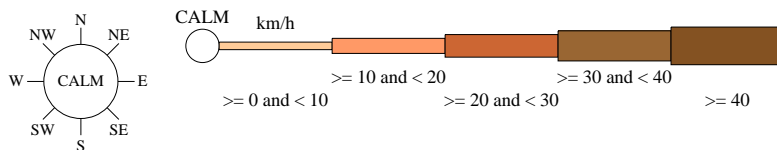

# Rose of Wind direction versus Wind speed in km/h (01 Aug 1970 to 30 Aug 1992)

Custom times selected, refer to attached note for details

## TYALGUM (WANUNGARA VIEW)

Site No: 058057 • Opened Jan 1950 • Closed Jul 2009 • Latitude: -28.3364° • Longitude: 153.2236° • Elevation 120m

An asterisk (\*) indicates that calm is less than 0.5%.

Other important info about this analysis is available in the accompanying notes.