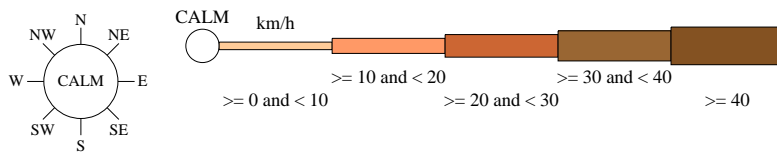

Rose of Wind direction versus Wind speed in km/h (01 Aug 1970 to 30 Aug 1992)

Custom times selected, refer to attached note for details

TYALGUM (WANUNGARA VIEW)

Site No: 058057 • Opened Jan 1950 • Closed Jul 2009 • Latitude: -28.3364° • Longitude: 153.2236° • Elevation 120m

An asterisk (*) indicates that calm is less than 0.5%.

Other important info about this analysis is available in the accompanying notes.

9 am Sep
657 Total Observations

Calm 10%