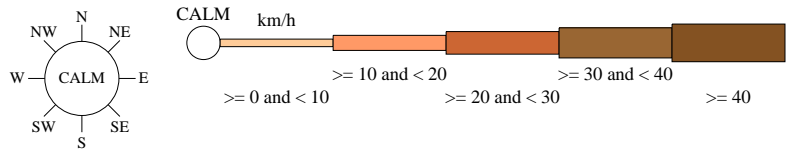

Rose of Wind direction versus Wind speed in km/h (01 Sep 1989 to 18 Aug 2005)

Custom times selected, refer to attached note for details

OBERON (JENOLAN CAVES ROAD)

Site No: 063293 • Opened Jan 1989 • Still Open • Latitude: -33.74° • Longitude: 149.8822° • Elevation 1190m

An asterisk (*) indicates that calm is less than 0.5%.

Other important info about this analysis is available in the accompanying notes.

3 pm Feb
394 Total Observations

Calm *