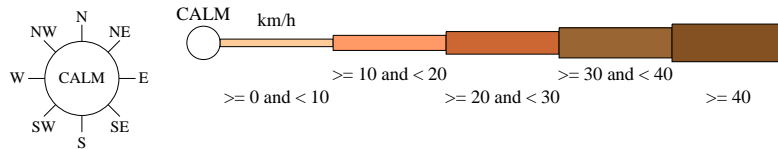

Rose of Wind direction versus Wind speed in km/h (01 Jun 1967 to 10 Feb 2026)

Custom times selected, refer to attached note for details

PARRAMATTA NORTH (MASONS DRIVE)

Site No: 066124 • Opened Jan 1965 • Still Open • Latitude: -33.7917° • Longitude: 151.0181° • Elevation 55m

An asterisk (*) indicates that calm is less than 0.5%.

Other important info about this analysis is available in the accompanying notes.

3 pm Jun
1449 Total Observations

Calm 6%