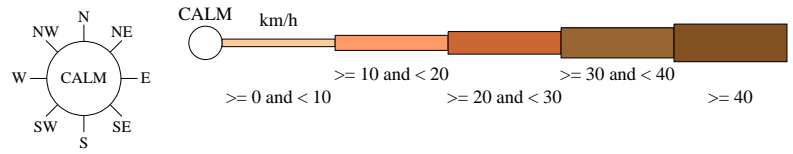

Rose of Wind direction versus Wind speed in km/h (01 Jun 1967 to 10 Feb 2026)

Custom times selected, refer to attached note for details

PARRAMATTA NORTH (MASONS DRIVE)

Site No: 066124 • Opened Jan 1965 • Still Open • Latitude: -33.7917° • Longitude: 151.0181° • Elevation 55m

An asterisk (*) indicates that calm is less than 0.5%.

Other important info about this analysis is available in the accompanying notes.

3 pm Nov
1385 Total Observations

Calm 1%