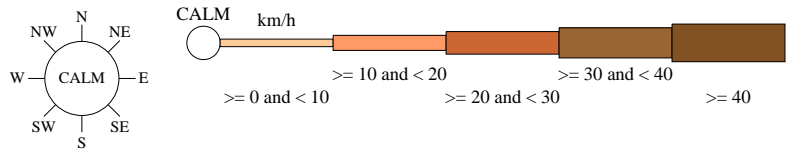

Rose of Wind direction versus Wind speed in km/h (01 Jun 1967 to 10 Feb 2026)

Custom times selected, refer to attached note for details

PARRAMATTA NORTH (MASONS DRIVE)

Site No: 066124 • Opened Jan 1965 • Still Open • Latitude: -33.7917° • Longitude: 151.0181° • Elevation 55m

An asterisk (*) indicates that calm is less than 0.5%.

Other important info about this analysis is available in the accompanying notes.

3 pm Oct
1459 Total Observations

Calm 1%