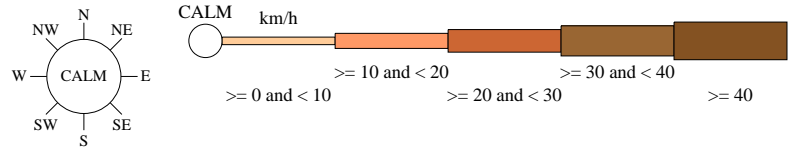

Rose of Wind direction versus Wind speed in km/h (21 Oct 1993 to 10 Feb 2026)

Custom times selected, refer to attached note for details

RICHMOND RAAF

Site No: 067105 • Opened Sep 1993 • Still Open • Latitude: -33.6004° • Longitude: 150.7761° • Elevation 19m

An asterisk (*) indicates that calm is less than 0.5%.

Other important info about this analysis is available in the accompanying notes.

9 am Nov
955 Total Observations

Calm 9%