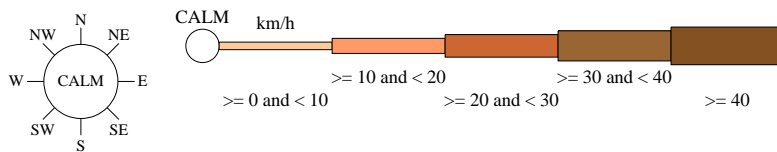

# Rose of Wind direction versus Wind speed in km/h (01 Jan 1971 to 31 Aug 1985)

Custom times selected, refer to attached note for details

## ORRORAL VALLEY (STADAN)

Site No: 070206 • Opened Jan 1967 • Closed Dec 1985 • Latitude: -35.6333° • Longitude: 148.95° • Elevation 924.m

An asterisk (\*) indicates that calm is less than 0.5%.  
Other important info about this analysis is available in the accompanying notes.