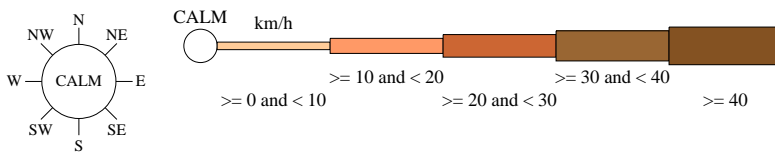

Rose of Wind direction versus Wind speed in km/h (01 Apr 1965 to 10 Feb 2026)

Custom times selected, refer to attached note for details

TUMBARUMBA POST OFFICE

Site No: 072043 • Opened Jan 1885 • Still Open • Latitude: -35.778° • Longitude: 148.0122° • Elevation 645m

An asterisk (*) indicates that calm is less than 0.5%.

Other important info about this analysis is available in the accompanying notes.

9 am Jul
1670 Total Observations

Calm 30%