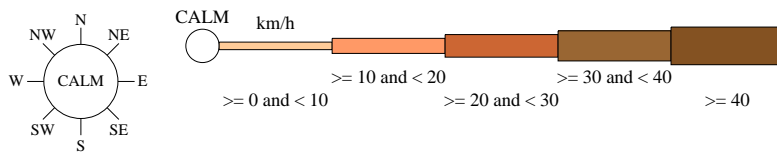

# Rose of Wind direction versus Wind speed in km/h (01 Apr 1965 to 10 Feb 2026)

Custom times selected, refer to attached note for details

## TUMBARUMBA POST OFFICE

Site No: 072043 • Opened Jan 1885 • Still Open • Latitude: -35.778° • Longitude: 148.0122° • Elevation 645m

An asterisk (\*) indicates that calm is less than 0.5%.

Other important info about this analysis is available in the accompanying notes.