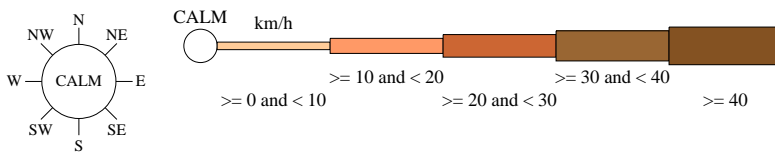

# Rose of Wind direction versus Wind speed in km/h (01 Apr 1965 to 10 Feb 2026)

Custom times selected, refer to attached note for details

## TUMBARUMBA POST OFFICE

Site No: 072043 • Opened Jan 1885 • Still Open • Latitude: -35.778° • Longitude: 148.0122° • Elevation 645m

An asterisk (\*) indicates that calm is less than 0.5%.

Other important info about this analysis is available in the accompanying notes.