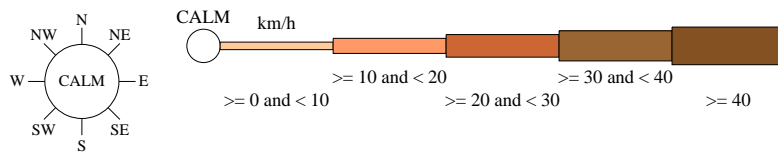

Rose of Wind direction versus Wind speed in km/h (10 May 1995 to 15 Mar 2023)

Custom times selected, refer to attached note for details

GUNDAGAI (NANGUS RD)

Site No: 073141 • Opened May 1995 • Closed Feb 2025 • Latitude: -35.064° • Longitude: 148.0986° • Elevation 225m

An asterisk (*) indicates that calm is less than 0.5%.

Other important info about this analysis is available in the accompanying notes.

9 am Feb
745 Total Observations

Calm 41%