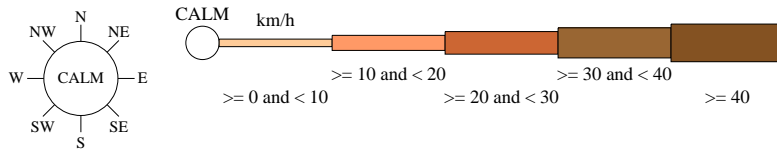

Rose of Wind direction versus Wind speed in km/h (10 May 1995 to 15 Mar 2023)

Custom times selected, refer to attached note for details

GUNDAGAI (NANGUS RD)

Site No: 073141 • Opened May 1995 • Closed Feb 2025 • Latitude: -35.064° • Longitude: 148.0986° • Elevation 225m

An asterisk (*) indicates that calm is less than 0.5%.

Other important info about this analysis is available in the accompanying notes.

9 am Jan
813 Total Observations

Calm 34%