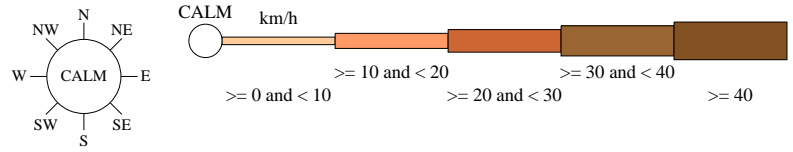

# Rose of Wind direction versus Wind speed in km/h (01 Jan 1957 to 31 Dec 1975)

Custom times selected, refer to attached note for details

## LEETON CARAVAN PARK

Site No: 074062 • Opened Jan 1913 • Closed Jan 2006 • Latitude: -34.567° • Longitude: 146.4114° • Elevation 140m

An asterisk (\*) indicates that calm is less than 0.5%.

Other important info about this analysis is available in the accompanying notes.