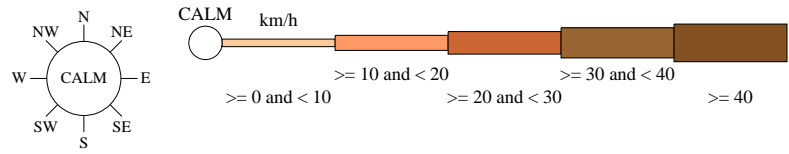

Rose of Wind direction versus Wind speed in km/h (01 Jan 1957 to 31 Dec 1975)

Custom times selected, refer to attached note for details

LEETON CARAVAN PARK

Site No: 074062 • Opened Jan 1913 • Closed Jan 2006 • Latitude: -34.567° • Longitude: 146.4114° • Elevation 140m

An asterisk (*) indicates that calm is less than 0.5%.

Other important info about this analysis is available in the accompanying notes.

9 am Jan
415 Total Observations

Calm 9%