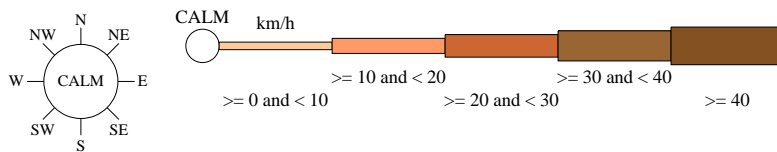

Rose of Wind direction versus Wind speed in km/h (27 Oct 1981 to 19 Apr 2012)

Custom times selected, refer to attached note for details

NOOJEE (SLIVAR)

Site No: 085277 • Opened Oct 1981 • Still Open • Latitude: -37.9039° • Longitude: 145.9719° • Elevation 275m

An asterisk (*) indicates that calm is less than 0.5%.
Other important info about this analysis is available in the accompanying notes.

3 pm Dec
954 Total Observations

Calm 10%