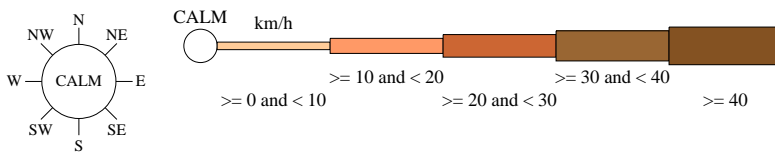

# Rose of Wind direction versus Wind speed in km/h (27 Oct 1981 to 19 Apr 2012)

Custom times selected, refer to attached note for details

## NOOJEE (SLIVAR)

Site No: 085277 • Opened Oct 1981 • Still Open • Latitude: -37.9039° • Longitude: 145.9719° • Elevation 275m

An asterisk (\*) indicates that calm is less than 0.5%.

Other important info about this analysis is available in the accompanying notes.