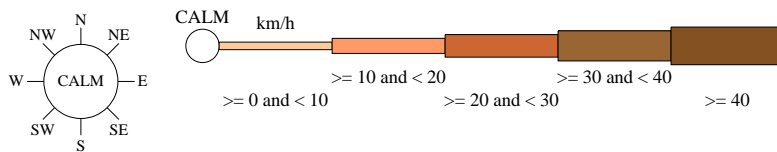

Rose of Wind direction versus Wind speed in km/h (27 Oct 1981 to 19 Apr 2012)

Custom times selected, refer to attached note for details

NOOJEE (SLIVAR)

Site No: 085277 • Opened Oct 1981 • Still Open • Latitude: -37.9039° • Longitude: 145.9719° • Elevation 275m

An asterisk (*) indicates that calm is less than 0.5%.
Other important info about this analysis is available in the accompanying notes.

9 am Jun
888 Total Observations

Calm 35%