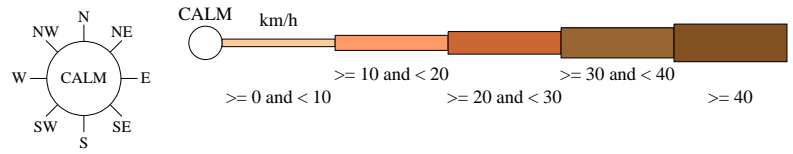

Rose of Wind direction versus Wind speed in km/h (01 Jan 1968 to 31 Dec 1986)

Custom times selected, refer to attached note for details

MOUNT DANDENONG GTV9

Site No: 086243 • Opened Jan 1968 • Closed Sep 2015 • Latitude: -37.8306° • Longitude: 145.35° • Elevation 600m

An asterisk (*) indicates that calm is less than 0.5%.

Other important info about this analysis is available in the accompanying notes.

9 am Jul
577 Total Observations

Calm 4%