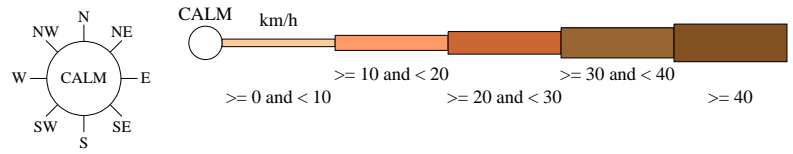

# Rose of Wind direction versus Wind speed in km/h (01 Jan 1968 to 31 Dec 1986)

Custom times selected, refer to attached note for details

## MOUNT DANDENONG GTV9

Site No: 086243 • Opened Jan 1968 • Closed Sep 2015 • Latitude: -37.8306° • Longitude: 145.35° • Elevation 600m

An asterisk (\*) indicates that calm is less than 0.5%.

Other important info about this analysis is available in the accompanying notes.