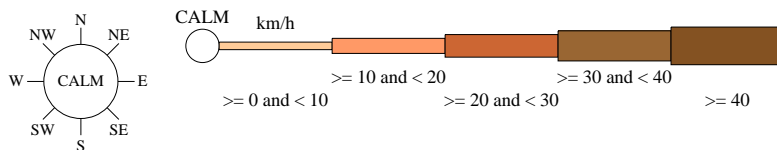

Rose of Wind direction versus Wind speed in km/h (14 Apr 1971 to 31 Jan 1994)

Custom times selected, refer to attached note for details

PREOLENNA

Site No: 091079 • Opened Jan 1952 • Closed Aug 2001 • Latitude: -41.0867° • Longitude: 145.5517° • Elevation 260m

An asterisk (*) indicates that calm is less than 0.5%.

Other important info about this analysis is available in the accompanying notes.

9 am Feb
596 Total Observations

Calm 2%