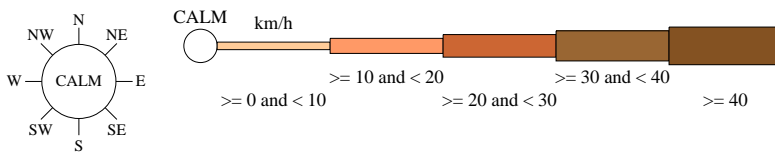

# Rose of Wind direction versus Wind speed in km/h (14 Apr 1971 to 31 Jan 1994)

Custom times selected, refer to attached note for details

## PREOLENNA

Site No: 091079 • Opened Jan 1952 • Closed Aug 2001 • Latitude: -41.0867° • Longitude: 145.5517° • Elevation 260m

An asterisk (\*) indicates that calm is less than 0.5%.

Other important info about this analysis is available in the accompanying notes.