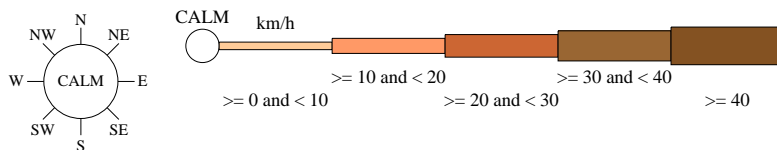

Rose of Wind direction versus Wind speed in km/h (01 Jan 1957 to 28 Apr 1990)

Custom times selected, refer to attached note for details

QUOIBA

Site No: 091080 • Opened Jan 1947 • Closed Apr 1990 • Latitude: -41.2083° • Longitude: 146.3467° • Elevation 11m

An asterisk (*) indicates that calm is less than 0.5%.

Other important info about this analysis is available in the accompanying notes.

9 am Nov
803 Total Observations

Calm 16%