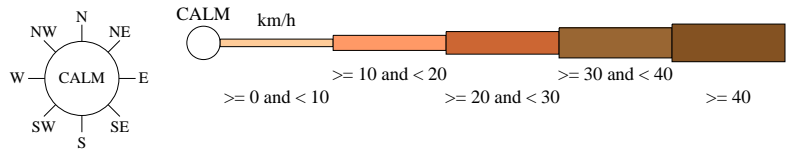

# Rose of Wind direction versus Wind speed in km/h (01 Jan 1957 to 31 Dec 1997)

Custom times selected, refer to attached note for details

## CURRIE POST OFFICE

Site No: 098001 • Opened Nov 1909 • Closed Jan 1998 • Latitude: -39.9322° • Longitude: 143.8486° • Elevation 24m

An asterisk (\*) indicates that calm is less than 0.5%.  
Other important info about this analysis is available in the accompanying notes.