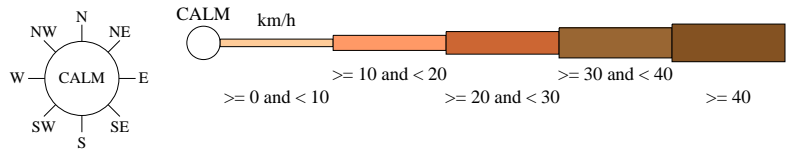

Rose of Wind direction versus Wind speed in km/h (01 Jan 1957 to 31 Dec 1997)

Custom times selected, refer to attached note for details

CURRIE POST OFFICE

Site No: 098001 • Opened Nov 1909 • Closed Jan 1998 • Latitude: -39.9322° • Longitude: 143.8486° • Elevation 24m

An asterisk (*) indicates that calm is less than 0.5%.
Other important info about this analysis is available in the accompanying notes.

3 pm Nov
905 Total Observations

Calm 1%